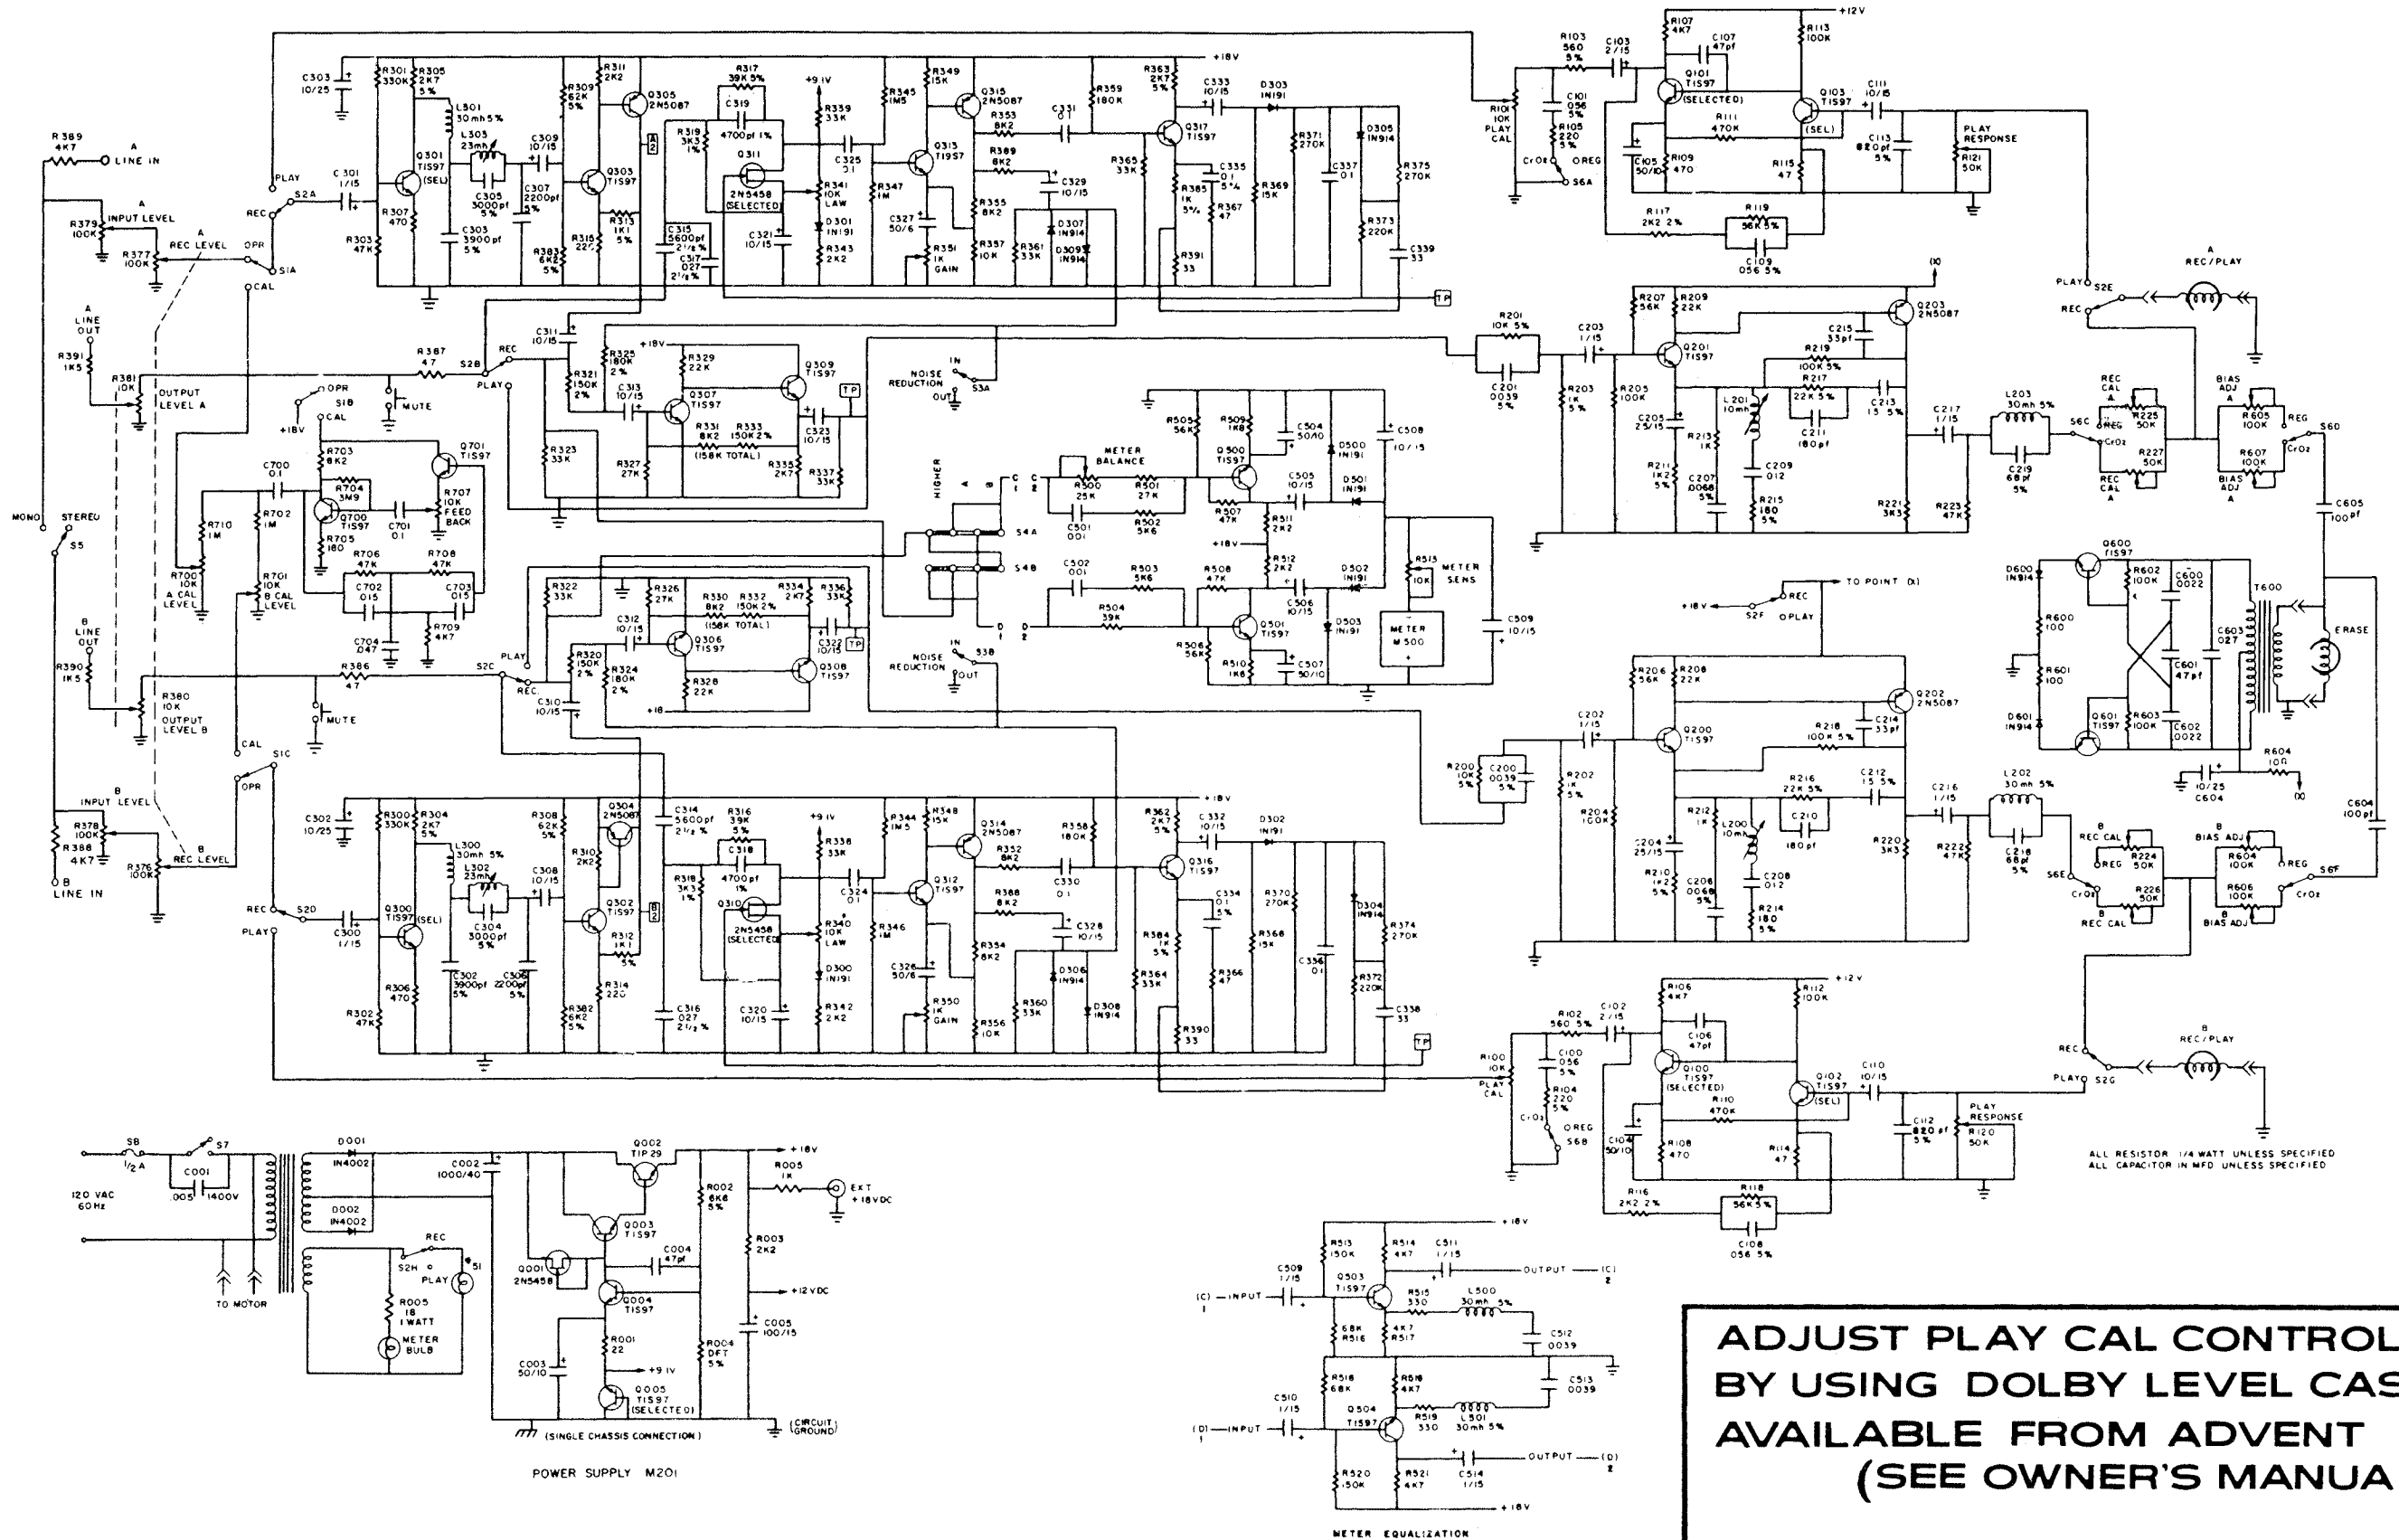

## HIGH PERFORMANCE CASSETTE RECORDING SYSTEM DESIGNED AND MANUFACTURED BY ADVENT CORPORATION

**ADJUST PLAY CAL CONTROLS ONLY  
BY USING DOLBY LEVEL CASSETTE  
AVAILABLE FROM ADVENT  
(SEE OWNER'S MANUAL)**